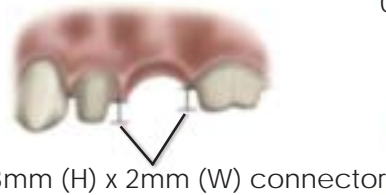

Procera Bridge is here! Procera Bridge combines metal-free biocompatibility, increased strength, and placement flexibility with **Gnathodontics'** ceramic artistry to create a restoration that is truly----

Strong and Beautiful!

Benefits of the Procera Bridge:

- ✓ strength suitable anywhere in the mouth
- ✓ metal-free biocompatibility
- ✓ suitable on cementable implants
- ✓ **gnathodontics' exceptional ceramic work!**

Case Selection:

Tooth Preparation:
A moderate chamfer with rounded contours and smooth line angles

**Not recommended for bruxers*

available in Vita classical & 3-D Shades!

Procera Bridge, (3-unit)
\$675 Ea.